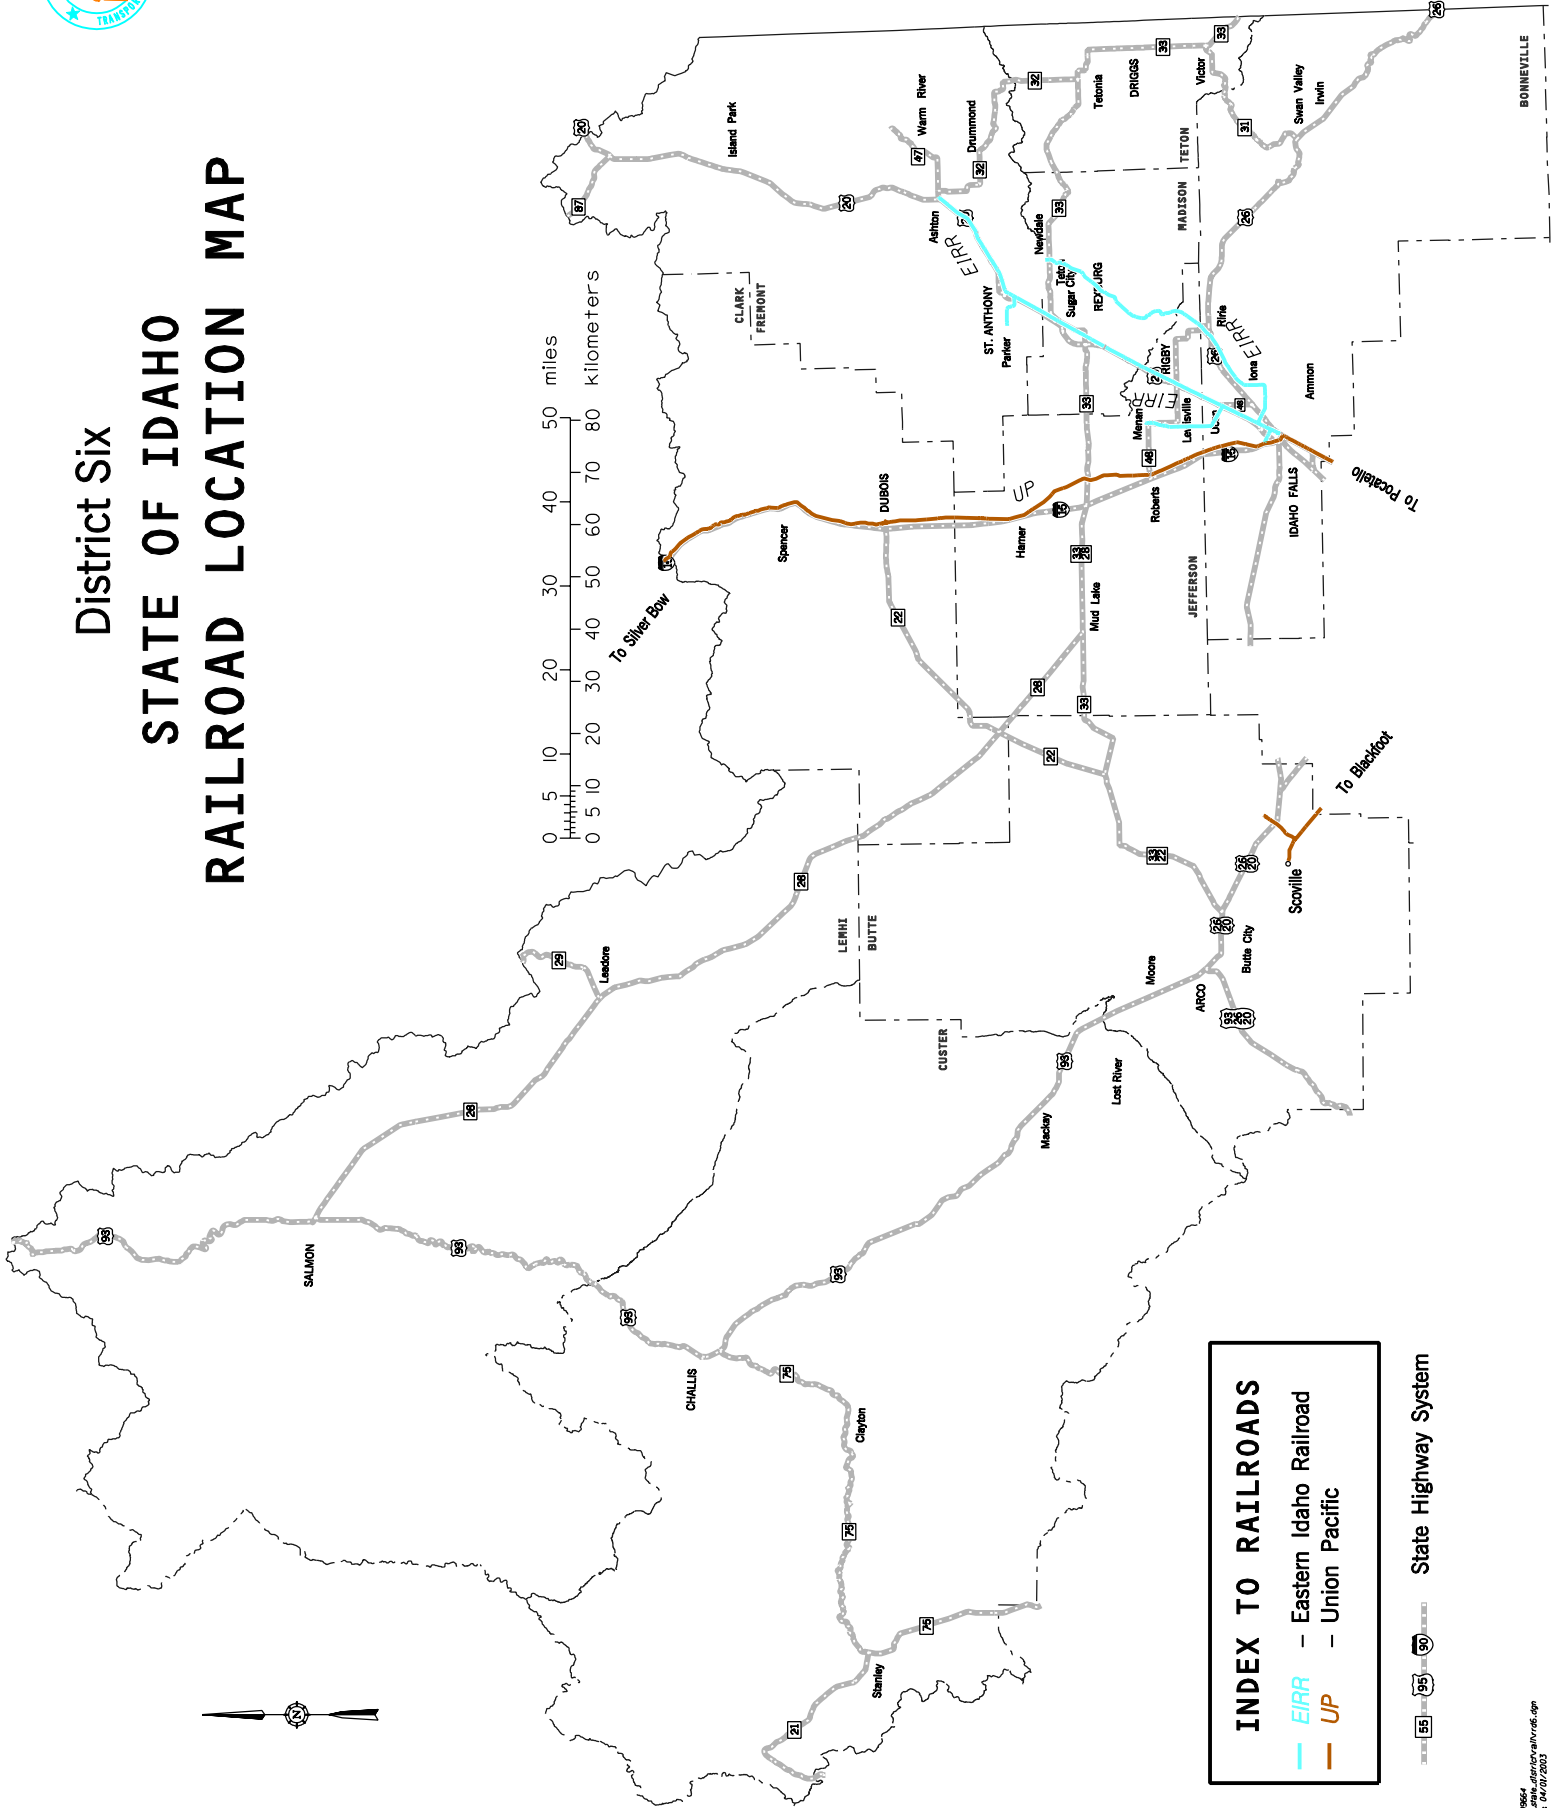

District Six STATE OF IDAHO RAILROAD LOCATION MAP

INDEX TO RAILROADS

- EIRA - Eastern Idaho Railroad
- UP - Union Pacific

State Highway System