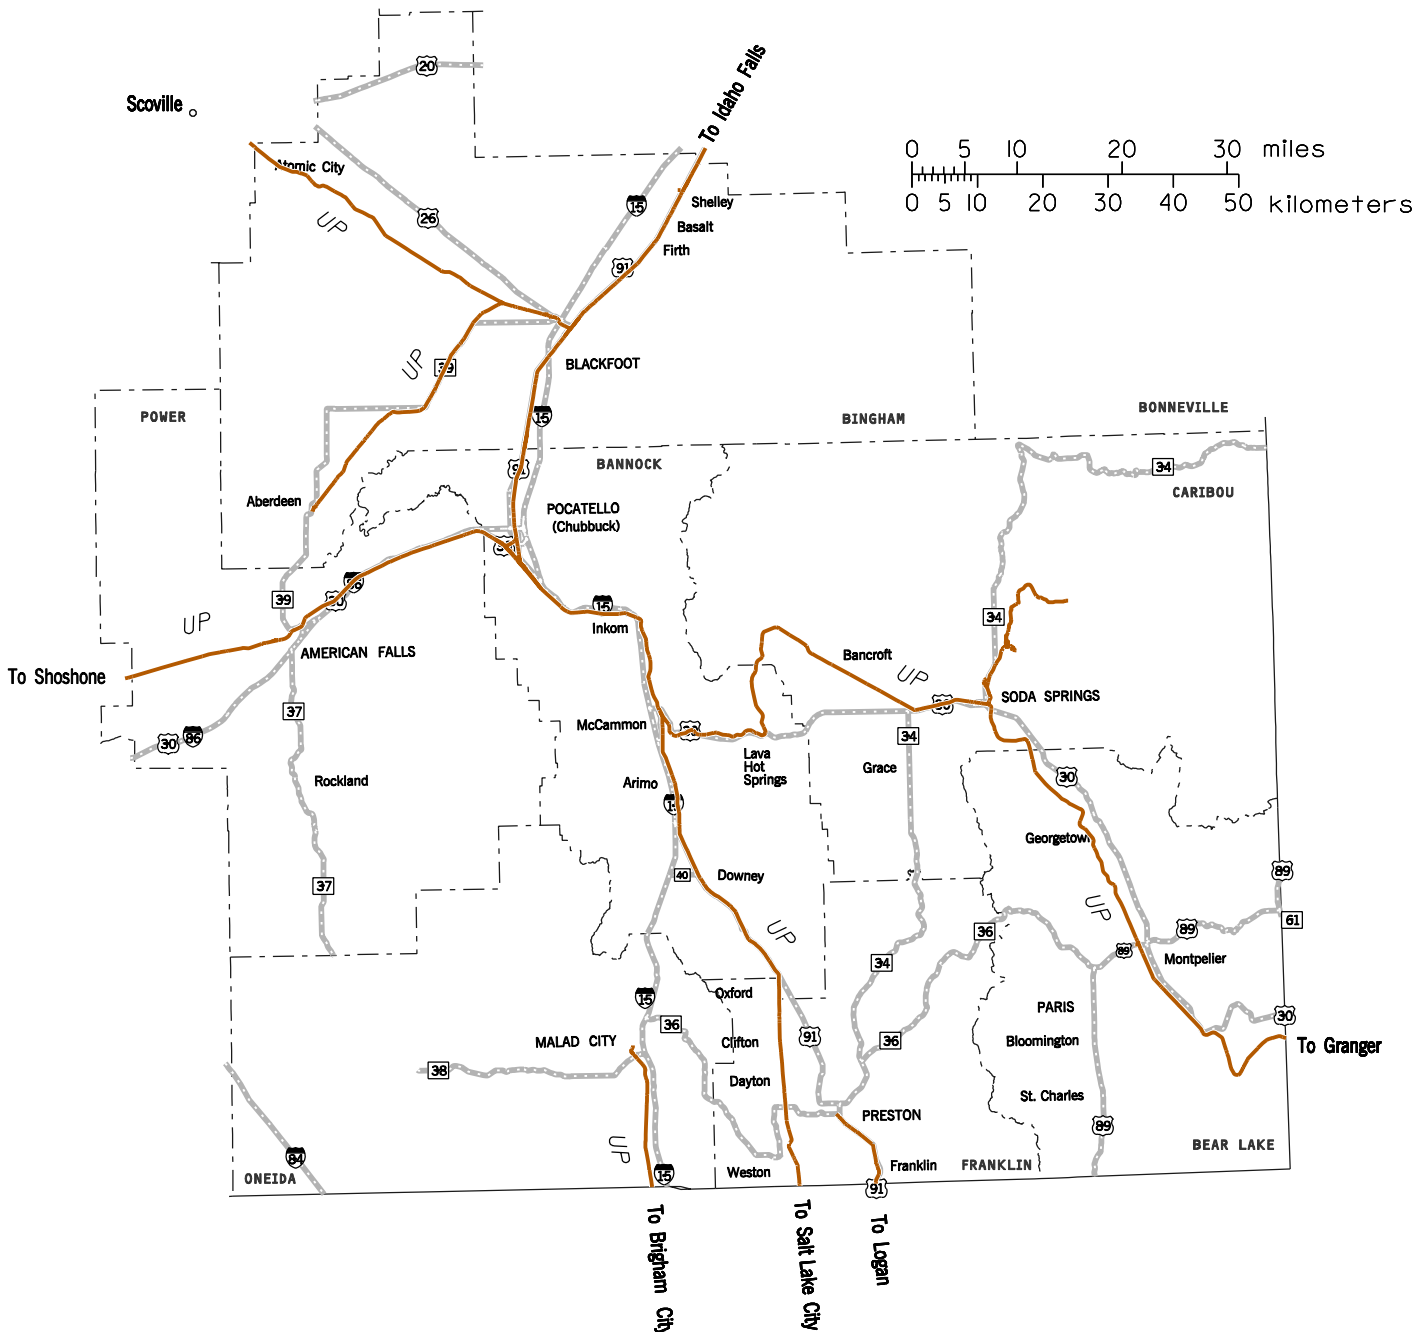

District Five STATE OF IDAHO RAILROAD LOCATION MAP

INDEX TO RAILROADS

— *UP* — Union Pacific

State Highway System

Figure 2-16