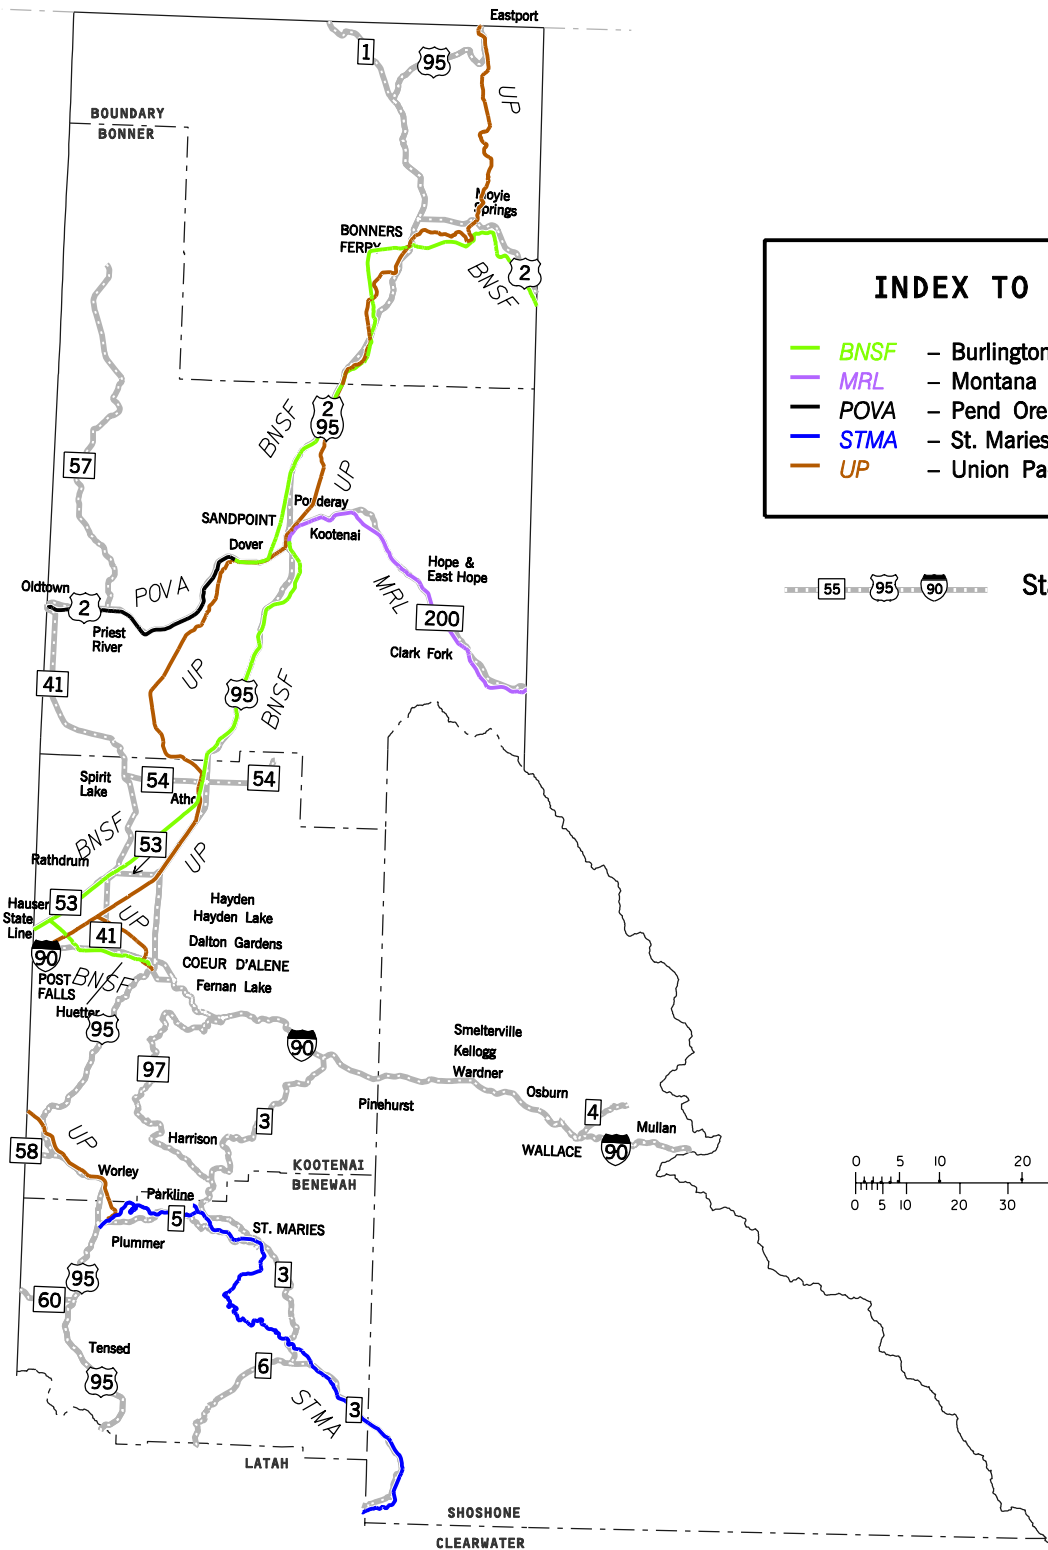

# District One STATE OF IDAHO RAILROAD LOCATION MAP

04/01/2003

### INDEX TO RAILROADS

- **BNSF** - Burlington Northern Santa Fe Railway
- **MRL** - Montana Rail Link
- **POVA** - Pend Oreille Valley Railroad
- **STMA** - St. Maries River Railroad
- **UP** - Union Pacific

State Highway System

SCALE