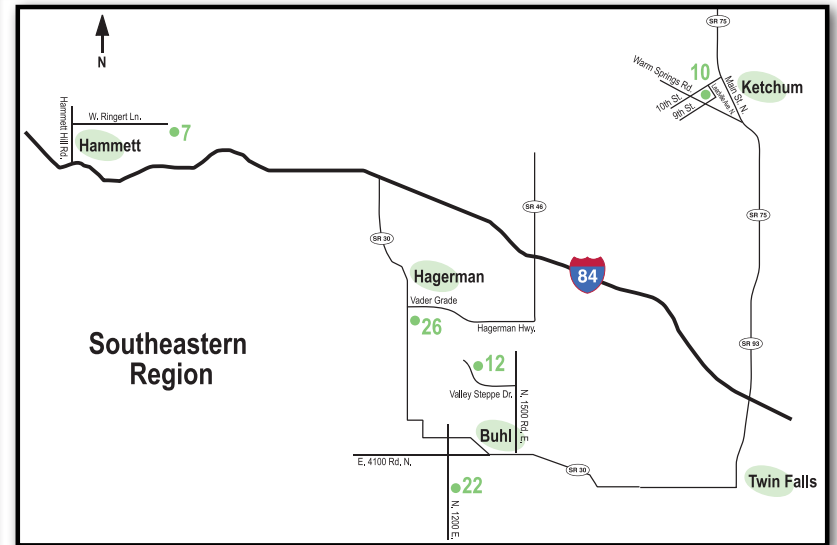

Tour & Taste Idaho Wineries

- | | |
|-----------------------------------|-------------------------------------|
| 1. 3 Horse Ranch Vineyards | 13. Indian Creek Winery |
| 2. Bitner Vineyards | 14. Koenig Vineyards |
| 3. Camas Prairie Winery | 15. Miceli Vineyards & Winery |
| 4. Cinder | 16. Parma Ridge Vineyards |
| 5. Clearwater Canyon Cellars | 17. Pend d'Oreille |
| 6. Coeur d'Alene Cellars | 18. River Heights Vineyard |
| 7. Cold Springs Vineyard & Winery | 19. Sawtooth Winery |
| 8. Davis Creek Cellars | 20. Silver Trail Winery |
| 9. Fraser Vineyard | 21. Snake River Winery |
| 10. Frenchman's Gulch Winery | 22. Snyder Winery |
| 11. Hells Canyon Winery | 23. St. Regulus Wines |
| 12. Holesinsky Winery | 24. Ste. Chapelle Winery |
| | 25. Syringa Winery |
| | 26. Thousand Springs Winery |
| | 27. Vale Wine Company |
| | 28. Williamson Orchards & Vineyards |
| | 29. Woodriver Cellars |

20. Silver Trail Winery

1299 N. School St., Kuna, ID 83634
(208) 922-9558
info@silvertrailwinery.com
www.silvertrailwinery.com
Hours: By Appointment

21. Snake River Winery

786 W. Broad St., Boise, ID 83702
(208) 345-9463
info@snakeriverwinery.com
www.snakeriverwinery.com
Hours: Tuesday-Saturday 10:30am-7:30pm,
Sunday 12-5pm