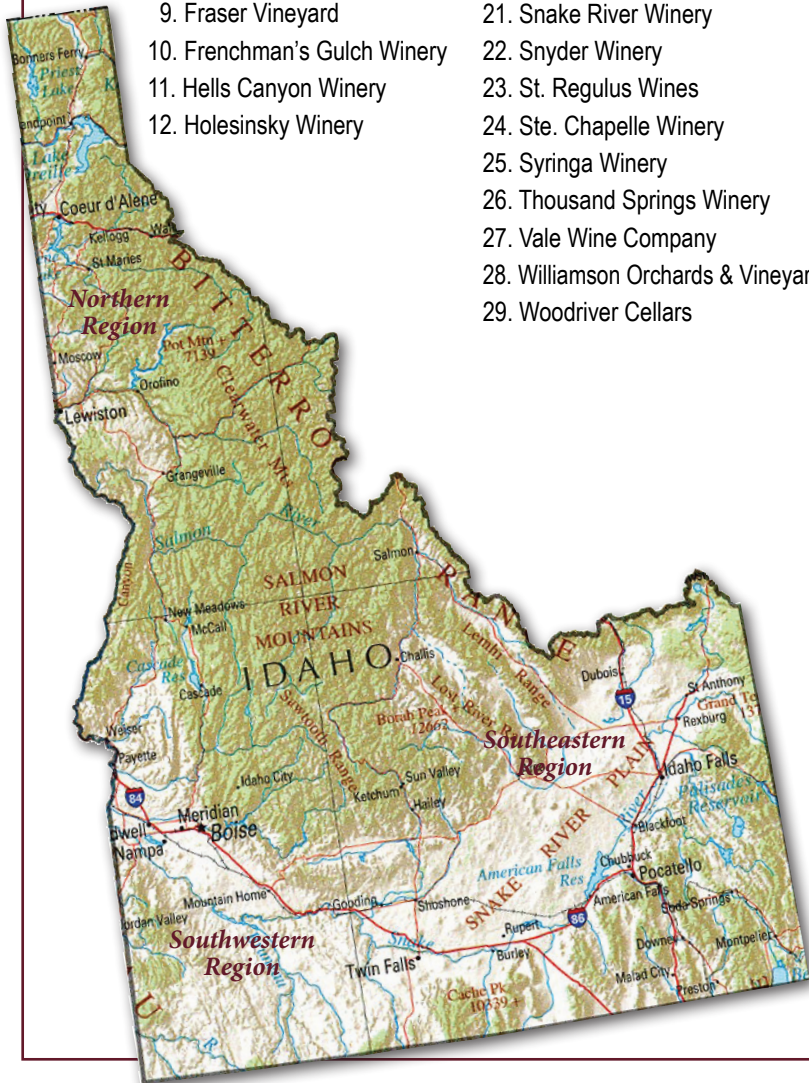

Tour & Taste Idaho Wineries

- | | |
|-----------------------------------|-------------------------------------|
| 1. 3 Horse Ranch Vineyards | 13. Indian Creek Winery |
| 2. Bitner Vineyards | 14. Koenig Vineyards |
| 3. Camas Prairie Winery | 15. Miceli Vineyards & Winery |
| 4. Cinder | 16. Parma Ridge Vineyards |
| 5. Clearwater Canyon Cellars | 17. Pend d'Oreille |
| 6. Coeur d'Alene Cellars | 18. River Heights Vineyard |
| 7. Cold Springs Vineyard & Winery | 19. Sawtooth Winery |
| 8. Davis Creek Cellars | 20. Silver Trail Winery |
| 9. Fraser Vineyard | 21. Snake River Winery |
| 10. Frenchman's Gulch Winery | 22. Snyder Winery |
| 11. Hells Canyon Winery | 23. St. Regulus Wines |
| 12. Holesinsky Winery | 24. Ste. Chapelle Winery |
| | 25. Syringa Winery |
| | 26. Thousand Springs Winery |
| | 27. Vale Wine Company |
| | 28. Williamson Orchards & Vineyards |
| | 29. Woodriver Cellars |